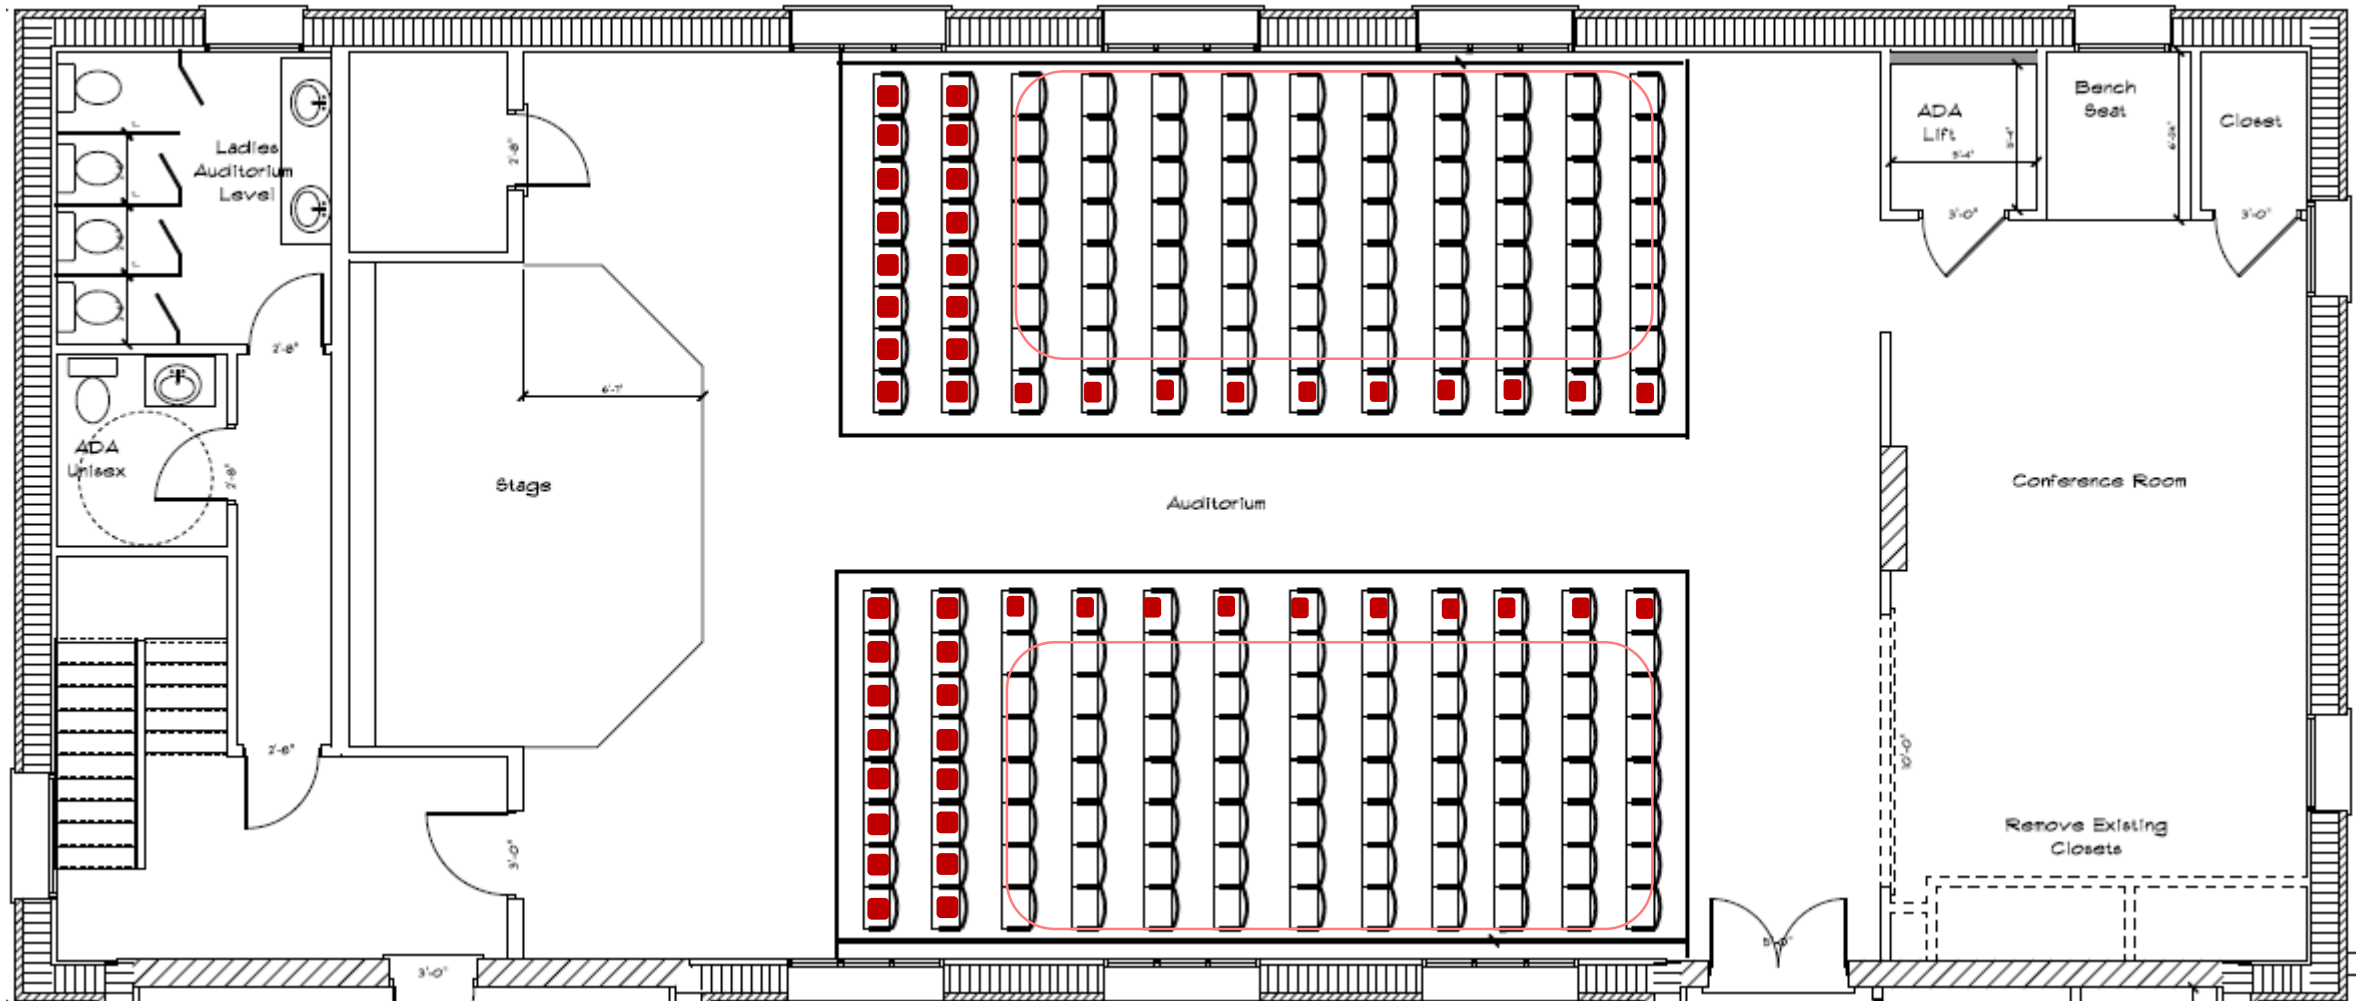

SECURE THE FUTURE OF THE LEAGUE WITH A SEAT

- \$5,000 or more – Auditorium-Level (First Two Rows & Aisles) Seat ■
- \$2,500 Partner – Auditorium-Level (Back Area) Seat □
- \$1,000 Investor – Auditorium-Level (Back Area) Seat □
- \$500 Supporter – Balcony-Level Seat (not shown)